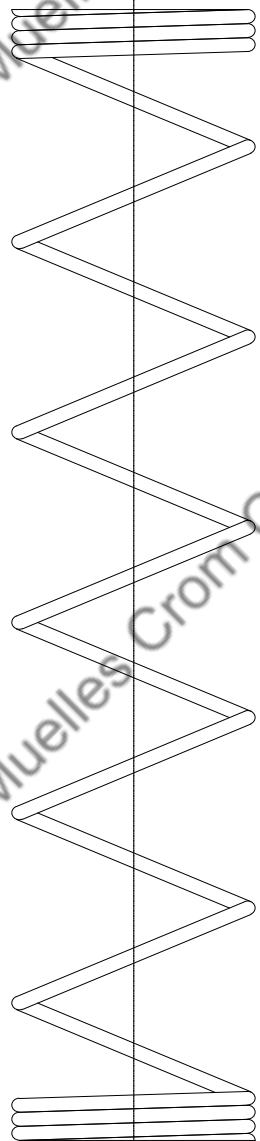

# MUELLES CROM

**MUELLES CROM**

**100520302566**

**L = 68.48 mm**

**F = 0 N**

**d = 0.85 mm**

**De = 13.9 mm**

**R = 0.404 N/mm**